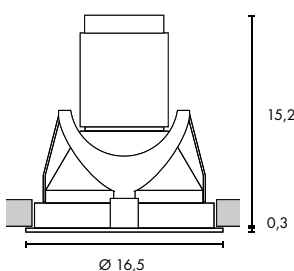

ACCESSOIRES pour Beret G12

Autres ballasts disponibles sur demande.

230~

Ballast
EEI=A2

Ballast électronique
pour sources HID 35W
Sécurité court circuit.
ta: 50°C, tc: 75°C

Référence :
470361
99,90 €

230~

Ballast
EEI=A2

Ballast électronique
pour HQI/CDM 70W
Sécurité court circuit.
ta: 50°C, tc: 75°C

Référence :
470370
89,90 €
150W 470380
99,90 €