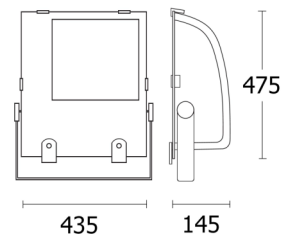

Applications:

- Extérieur
- Commerce
- Façade
- Parking
- Jardin
- Salle de sport
- Piscine
- ...

Puissances			
Iodure Métallique E40	UTE	Sodium Haute Pression E40	UTE
250W AS	0,66F	250W AS	0,63D
250W SM	0,78B	250W SM	0,74C
400W AS	0,63D	400W AS	0,65D
400W SM	0,71C	400W SM	0,75C